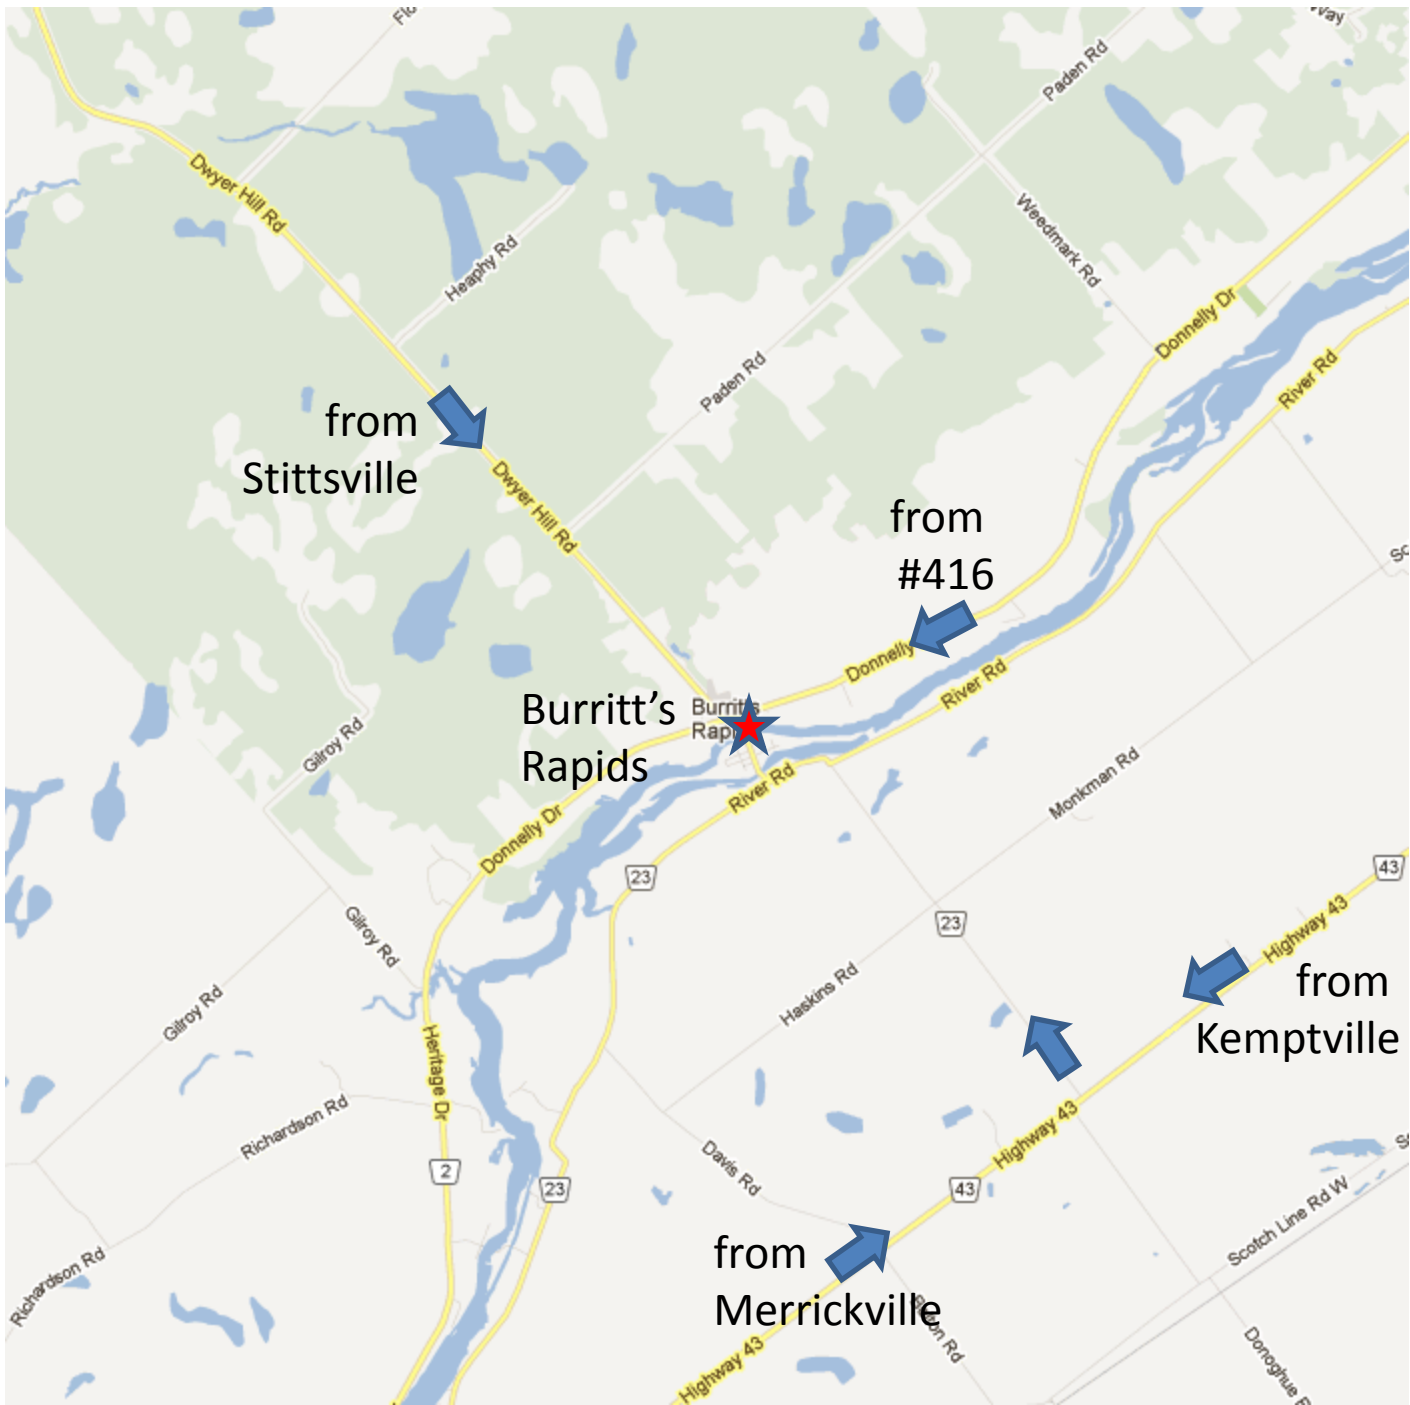

Burritt's Rapids is:

- 40 minutes South of BayShore Shopping Mall *via Hwy#416; exit at Dilworth*
- 40 minutes North of Brockville *via CR#15 North Augusta & Merrickville*
- 40 minutes East of Perth *via CR#43 thru Merrickville*
- 30 minutes West of Winchester *via CR#43 thru Kemptville*

from
Stittsville

from
#416

Burritt's
Rapids

from
Kemptville

from
Merrickville

Christ Church

Donnelly Dr

Donnelly Dr
4418

Burritts Ave
42

4430

Burritt's Rapids Community Hall :
■ 23 Grenville Street

Community Hall

Grenville St
42

East St

Henry St

Centre St
28

River Rd

23